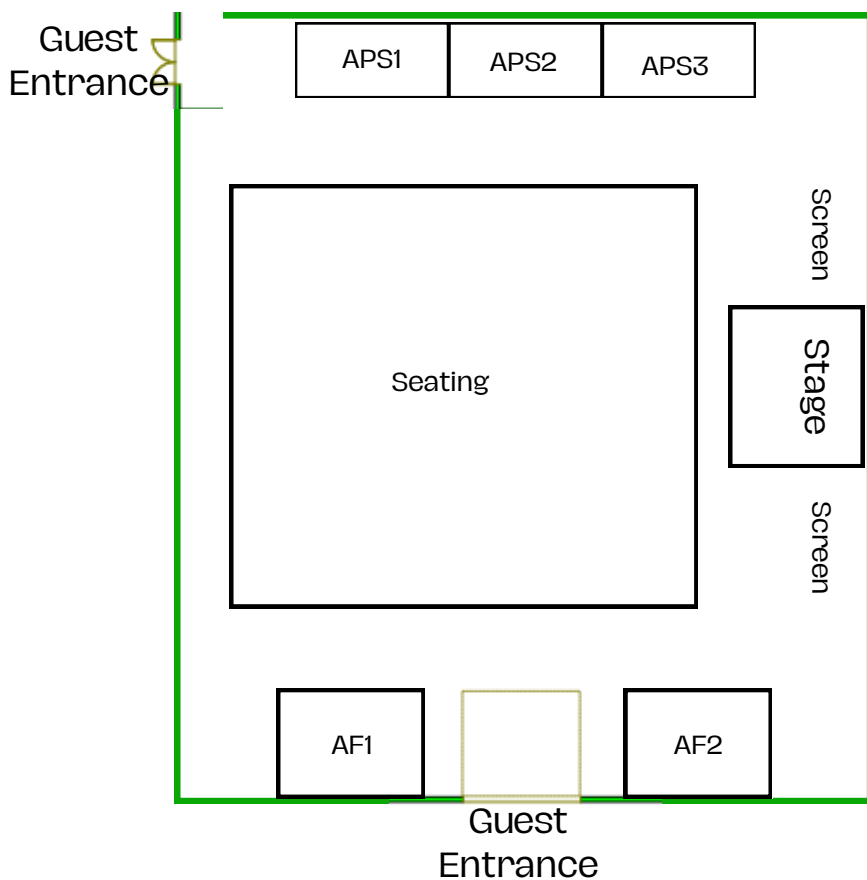

2027 Floor Plan & Pricing

Saturday, March 20 & Sunday, March 21

**Map not to scale*

Arena

Pricing***:

Front Big Booth (AF) 20'x15': \$2220

Premium Spot (APS) 10'x20': \$1320

Table Spot (AT) 6': \$400

**prices are for space only and do not include power, tables, chairs, or special flooring.*

*** Special pricing is available for small farms and micro companies.*

Key:

Front Big Booths (AF):

AF1, AF2

Premium Spot Booths (APS):

APS1, APS2, APS3

NOTES:

The Arena is adjacent to the Agriplex and will also hold our main workshop stage.

The Arena is NOT a heated building. You may bring a space heater with you if you plan on having power at your spot.